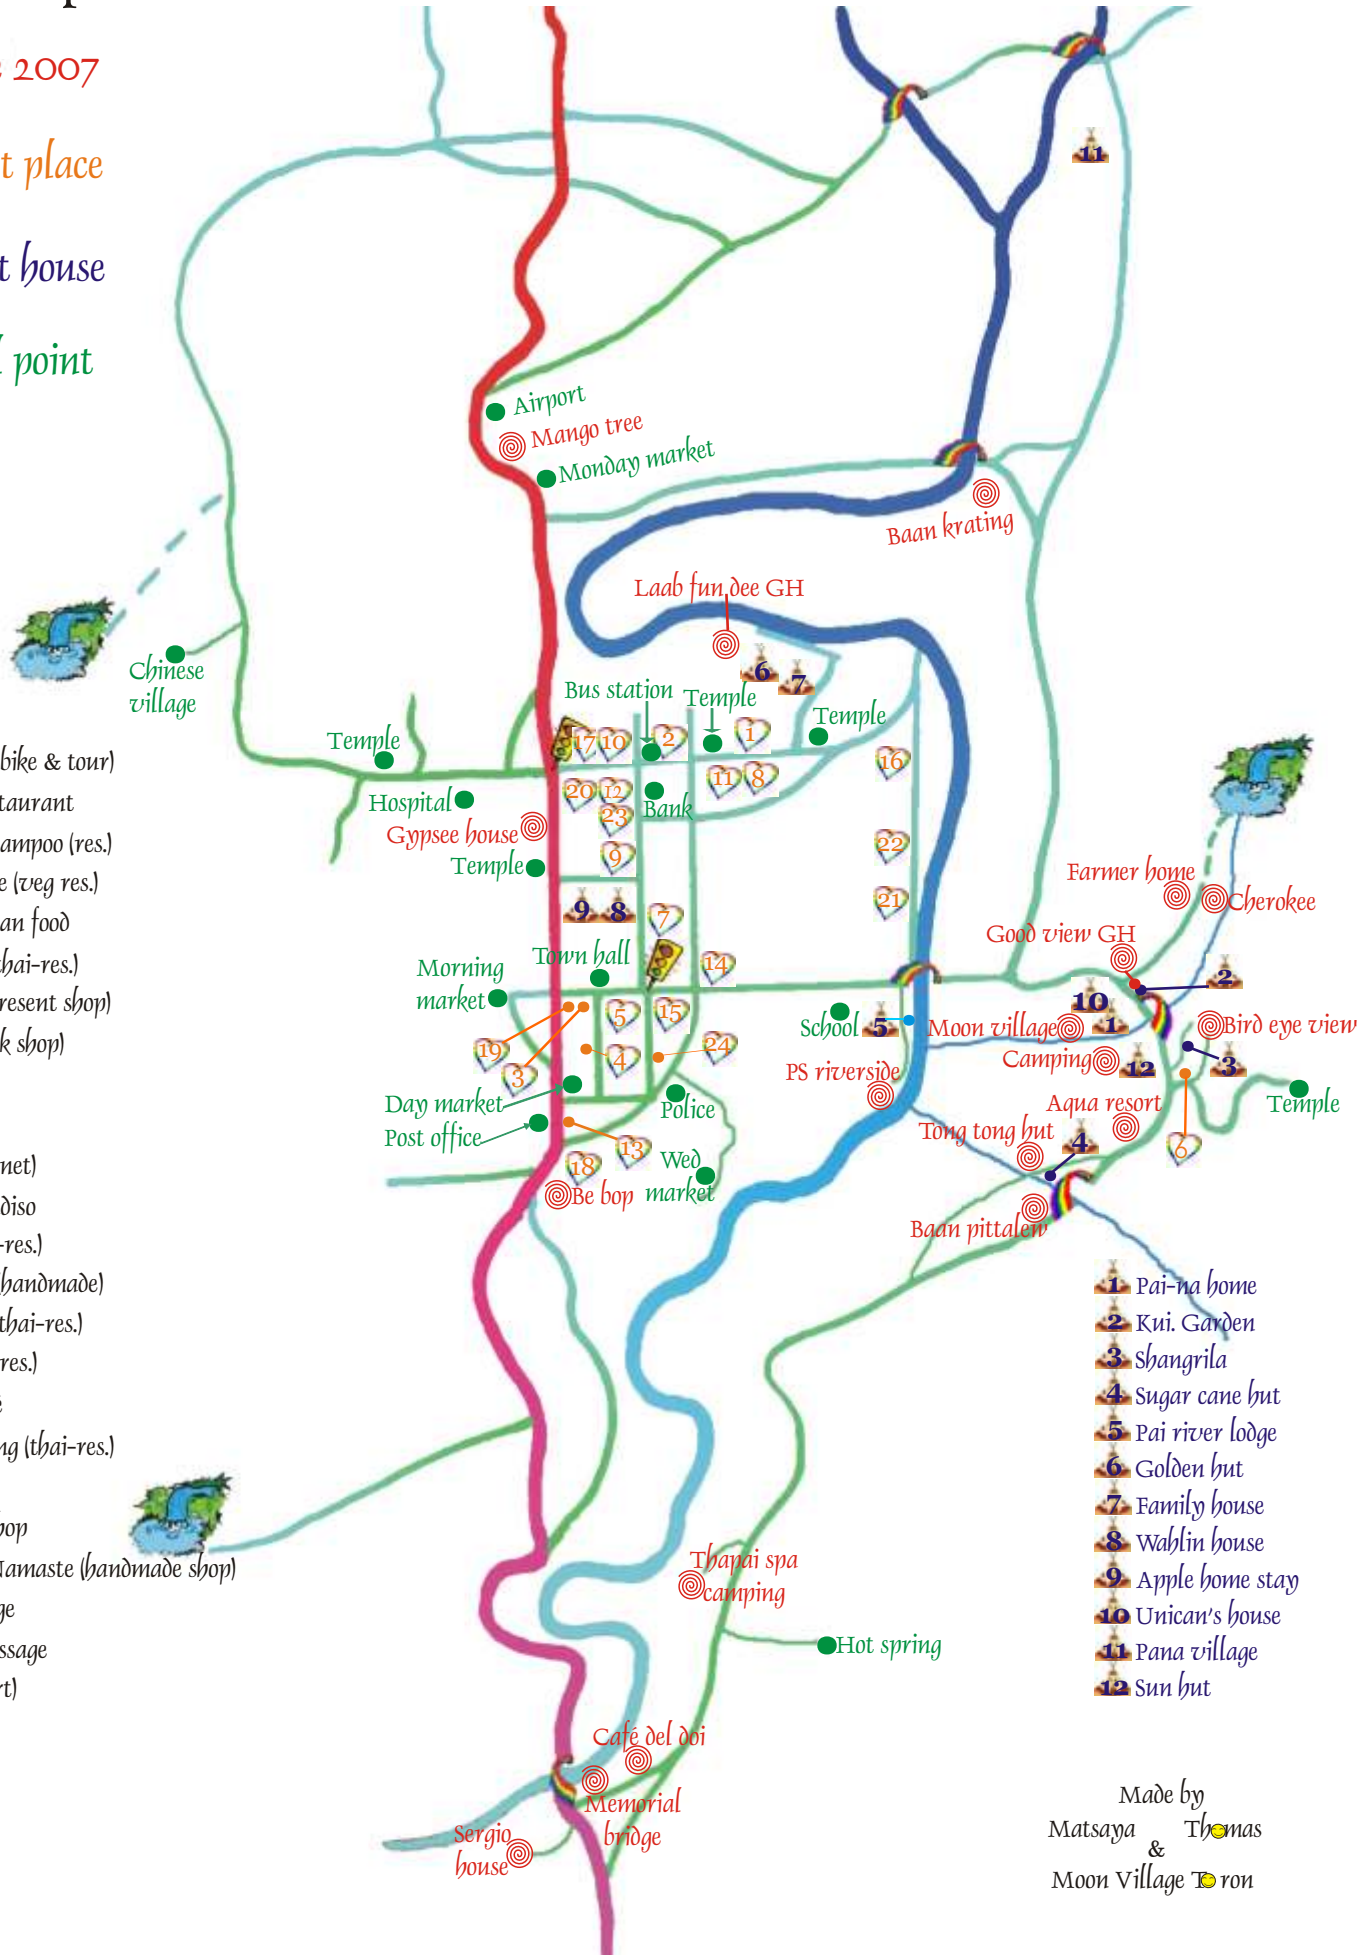

# Pai 2007 art celebration map

 Space 2007

 Heart place

 Guest house

 Local point

- 1 Aya service (bike & tour)
- 2 Pai center restaurant
- 3 Som tam naa ampoo (res.)
- 4 Ginger's house (veg res.)
- 5 Pure vegetarian food
- 6 Baan in doy (thai-res.)
- 7 Local focus (present shop)
- 8 Come pai (book shop)
- 9 Aoy bakery
- 10 Pnc (internet)
- 11 P@i-nel (internet)
- 12 Cinema pairadiso
- 13 Chai see (thai-res.)
- 14 Kui.kui. Shop (handmade)
- 15 Na's kitchen (thai-res.)
- 16 Good life pai (res.)
- 17 All about cafe
- 18 Baan benjarong (thai-res.)
- 19 Together (art)
- 20 Mitthai art shop
- 21 Matsaya & Namaste (handmade shop)
- 22 Maew massage
- 23 Mamalon massage
- 24 Earth shop (art)

- 1 Pai-na home
- 2 Kui. Garden
- 3 Shangrila
- 4 Sugar cane hut
- 5 Pai river lodge
- 6 Golden hut
- 7 Family house
- 8 Wablin house
- 9 Apple home stay
- 10 Unican's house
- 11 Pana village
- 12 Sun hut

Made by  
Matsaya & Thomas  
Moon Village & ron